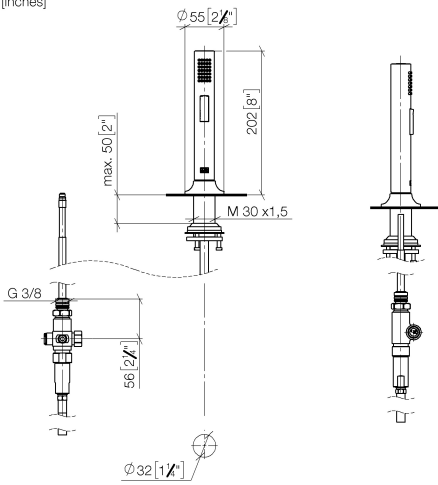

ST 110 202 7809

- with round rosette
- spray flow
- automatic spout/shower diverter
- height of mixer mm
- hole diameter rinsing spray 32mm
- fabric braided hose 1500 mm
- sprayface with anti-scaling system
- lead-free

VAIA Two-hole bridge mixer with rinsing spray set - Chrome

VAIA

ST 110 202 7809

ST 110 202 7809

mm [inches]

Certificates

Belgaqua_24-005-
27_3.

VAIA Two-hole bridge mixer with rinsing spray set - Chrome