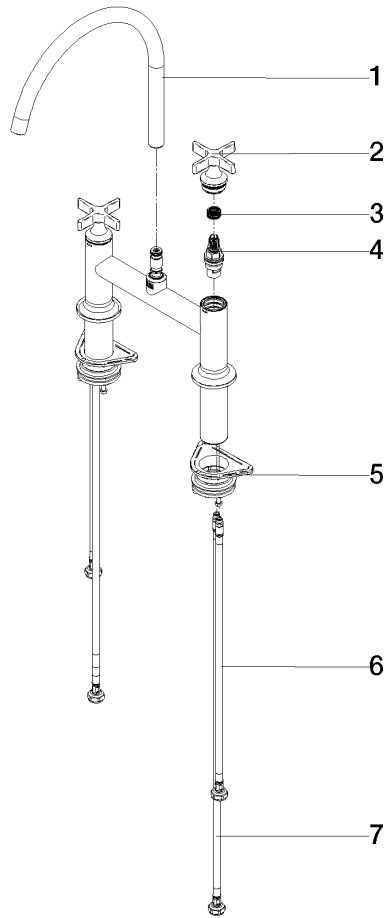

ST 110 202 7809

Spare parts list

No.	Item Number	Name	Quantity used	Delivery time
1	90 28 22 396 00-00	spout	1	10
2	90 20 80 036 00-00	handle	2	-
Spare part can no longer be ordered, please order the replacement item				
3	90 12 12 232 00 90	fixing cap	2	2
4	90 90 03 131 00 90	top	2	2
5	04 30 11 040 00 90	fixing set	2	2
6	04 30 04 100 00 90	hose	2	2
7	04 30 04 101 00 90	hose	2	2